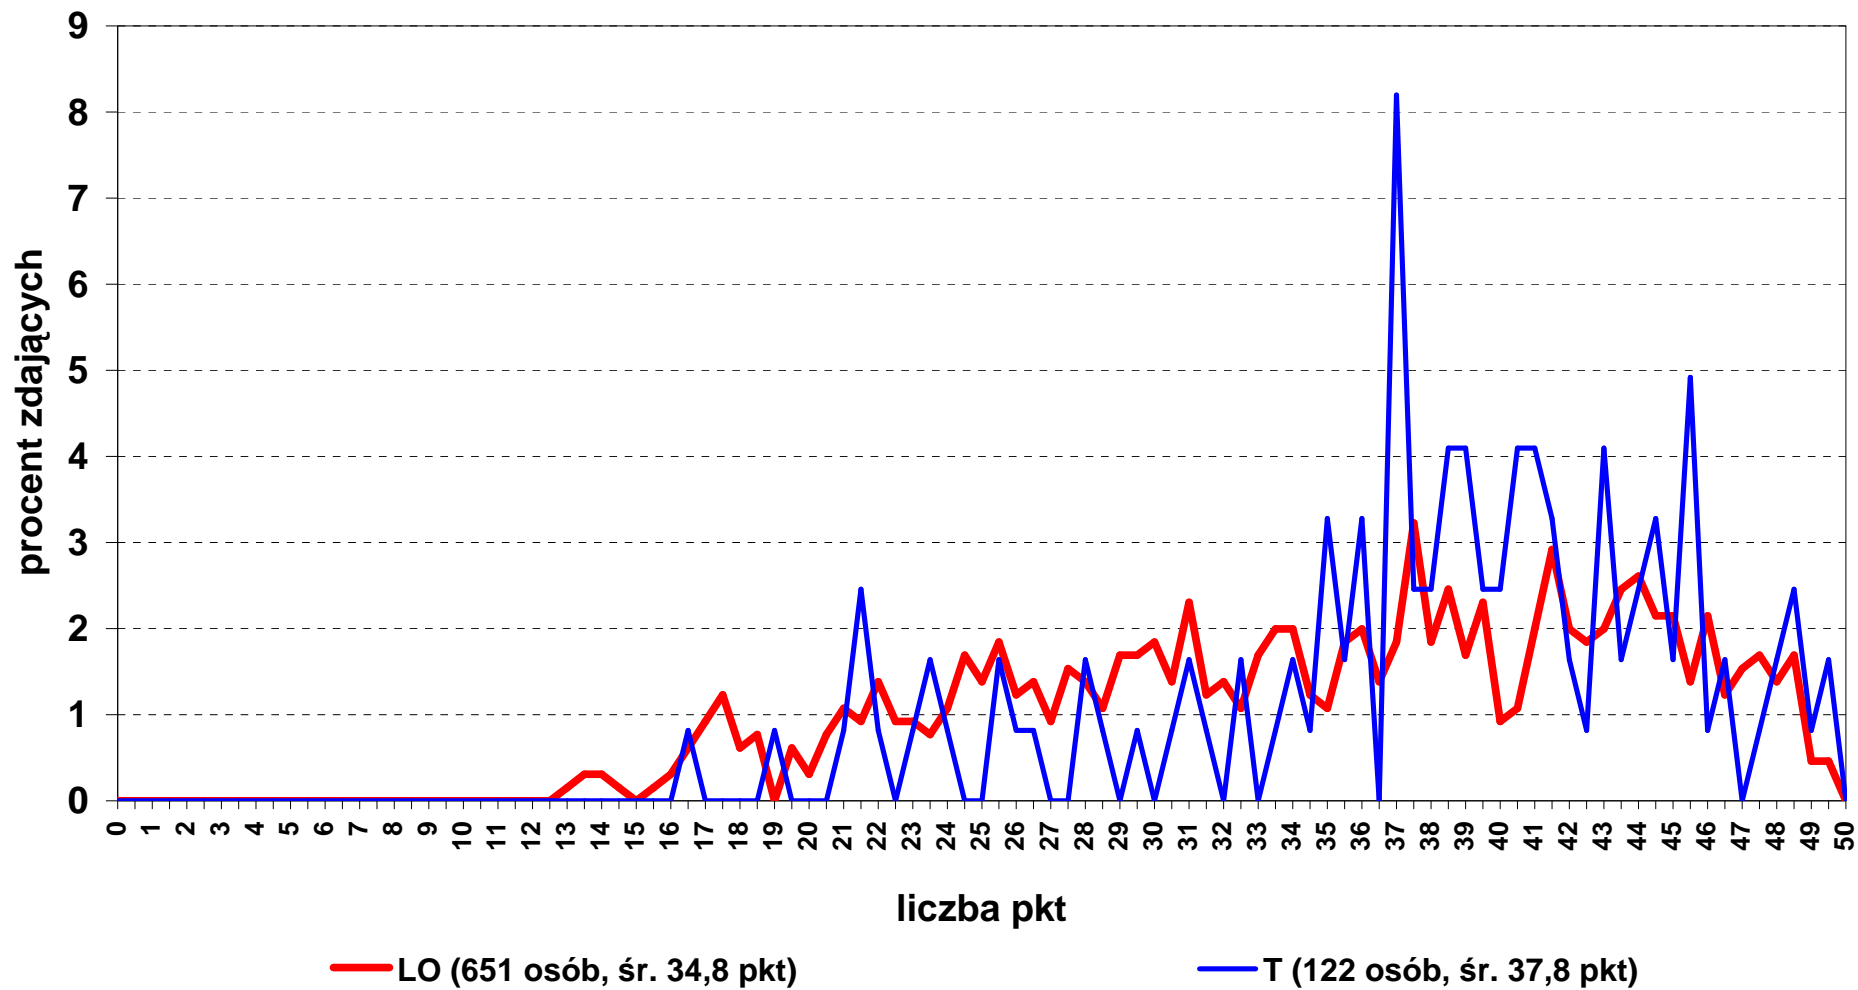

Procentowy rozkład wyników pisemnego egzaminu maturalnego 2011 język niemiecki - poziom rozszerzony

Rozkład wyników punktowych pisemnego egzaminu maturalnego w 2011 r.

5a) Biologia - poziom podstawowy

Pkt	Razem	LO	LP	LU	T	TU	Pkt	Razem	LO	LP	LU	T	TU
Ogółem	2674	1900	120	19	629	6	Ogółem	100,0	100,0	100,0	100,0	100,0	100,0
0							0						
1							1						
2	1	1					2	0,0	0,1				
3	2	2					3	0,1	0,1				
4	2	1	1				4	0,1	0,1	0,8			
5	8	4			3	1	5	0,3	0,2			0,5	16,7
6	6	4	1		1		6	0,2	0,2	0,8		0,2	
7	15	9	2	2	1	1	7	0,6	0,5	1,7	10,5	0,2	16,7
8	15	8			7		8	0,6	0,4			1,1	
9	24	12	2	1	8	1	9	0,9	0,6	1,7	5,3	1,3	16,7
10	35	17	4	2	12		10	1,3	0,9	3,3	10,5	1,9	
11	55	24	8		23		11	2,1	1,3	6,7		3,7	
12	61	30	4	2	25		12	2,3	1,6	3,3	10,5	4,0	
13	73	35	7	1	29	1	13	2,7	1,8	5,8	5,3	4,6	16,7
14	87	46	7	3	31		14	3,3	2,4	5,8	15,8	4,9	
15	127	71	14	1	41		15	4,7	3,7	11,7	5,3	6,5	
16	119	69	6	3	41		16	4,5	3,6	5,0	15,8	6,5	
17	115	72	4		39		17	4,3	3,8	3,3		6,2	
18	129	91	3	1	34		18	4,8	4,8	2,5	5,3	5,4	
19	128	93	5	1	29		19	4,8	4,9	4,2	5,3	4,6	
20	141	94	9		38		20	5,3	4,9	7,5		6,0	
21	136	100	3		33		21	5,1	5,3	2,5		5,2	
22	135	92	8		34	1	22	5,0	4,8	6,7		5,4	16,7
23	131	96	7		28		23	4,9	5,1	5,8		4,5	
24	131	96	2		33		24	4,9	5,1	1,7		5,2	
25	141	104	9		28		25	5,3	5,5	7,5		4,5	
26	121	99	3		19		26	4,5	5,2	2,5		3,0	
27	130	105	3		22		27	4,9	5,5	2,5		3,5	
28	103	89		1	12	1	28	3,9	4,7		5,3	1,9	16,7
29	82	64		1	17		29	3,1	3,4		5,3	2,7	
30	90	80	2		8		30	3,4	4,2	1,7		1,3	
31	74	62	2		10		31	2,8	3,3	1,7		1,6	
32	35	29	2		4		32	1,3	1,5	1,7		0,6	
33	42	37			5		33	1,6	1,9			0,8	
34	37	35			2		34	1,4	1,8			0,3	
35	37	34	1		2		35	1,4	1,8	0,8		0,3	
36	25	22			3		36	0,9	1,2			0,5	
37	21	19			2		37	0,8	1,0			0,3	
38	17	16	1				38	0,6	0,8	0,8			
39	9	8			1		39	0,3	0,4			0,2	
40	14	13			1		40	0,5	0,7			0,2	
41	7	7					41	0,3	0,4				
42	6	5			1		42	0,2	0,3			0,2	
43	2	1			1		43	0,1	0,1			0,2	
44	2	2					44	0,1	0,1				
45	1	1					45	0,0	0,1				
46	1				1		46	0,0				0,2	
47	1	1					47	0,0	0,1				
48							48						
49							49						
50							50